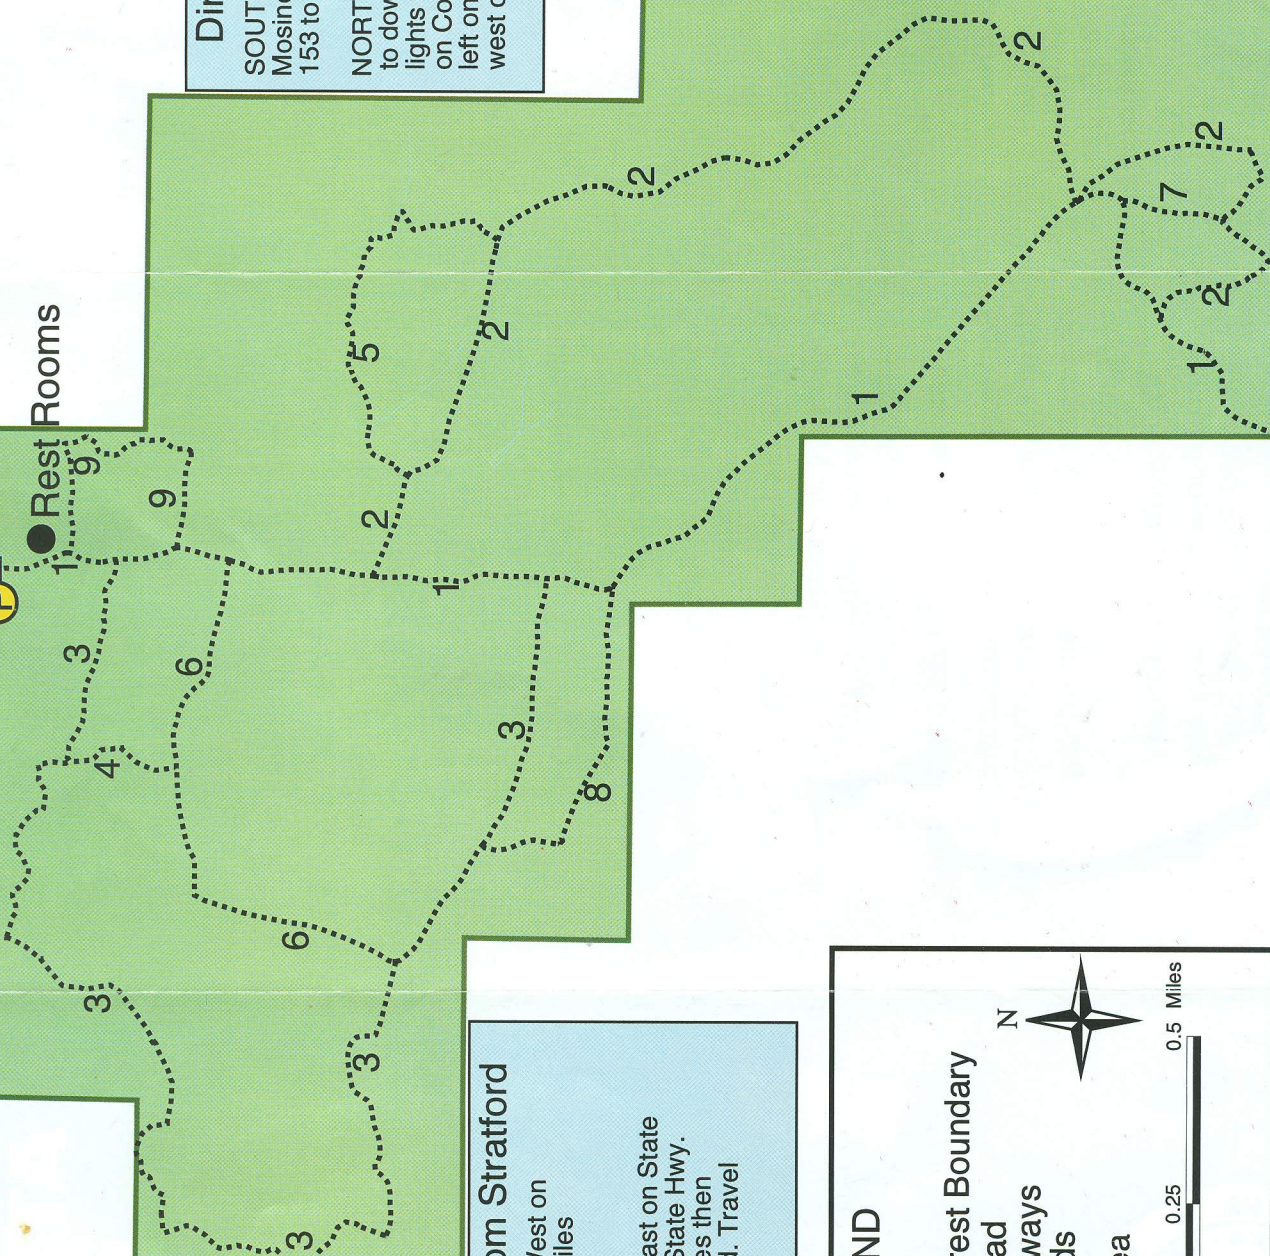

BURMA ROAD FOREST UNIT ATV TRAILS

Burma Road

Rest Rooms

Directions from Mosinee
 SOUTH LOT; Travel West of Mosinee 4 miles on State Hwy. 153 to parking lot.
 NORTH LOT; Follow State Hwy. 153 to downtown Mosinee. At the stop lights follow County Hwy. B. Travel on County Hwy. B 4.1 miles and turn left on Burma Rd. Proceed 2.4 miles west on Burma Rd. to parking lot.

Directions from Stratford
 SOUTH LOT; Travel West on State Hwy. 153 12.6 miles to parking lot.
 NORTH LOT; Travel East on State Hwy. 153, 11 miles to State Hwy. 107. Turn left go 2 miles then turn right on Burma Rd. Travel 1.6 miles to parking lot

HWY. 107

HWY. 153

LEGEND

- ATV Trails
- County Forest Boundary
- Access Road
- State Highways
- Town Roads
- Parking Area

0.25 0 0.25 0.5 Miles

6/3/03